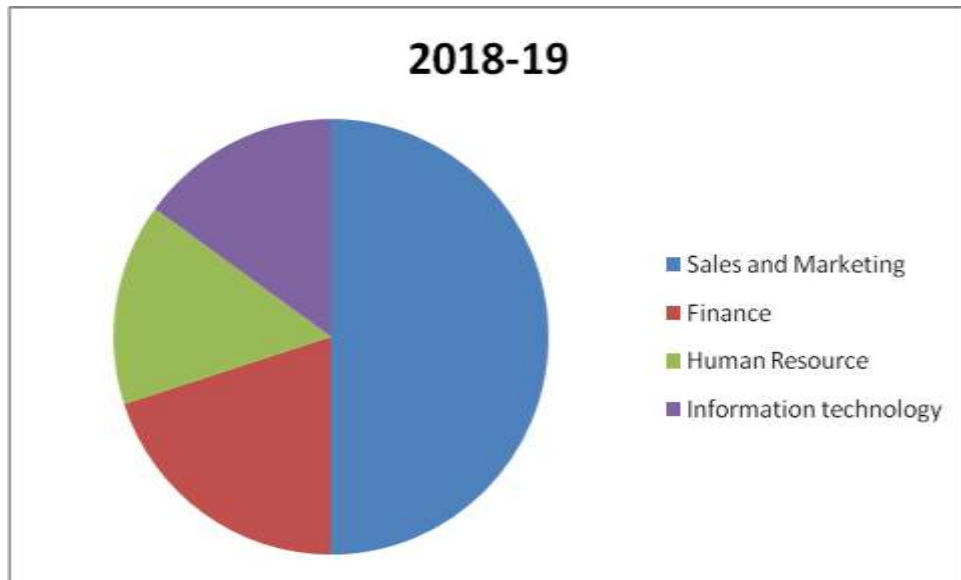

5. Domain wise Placement 18-19