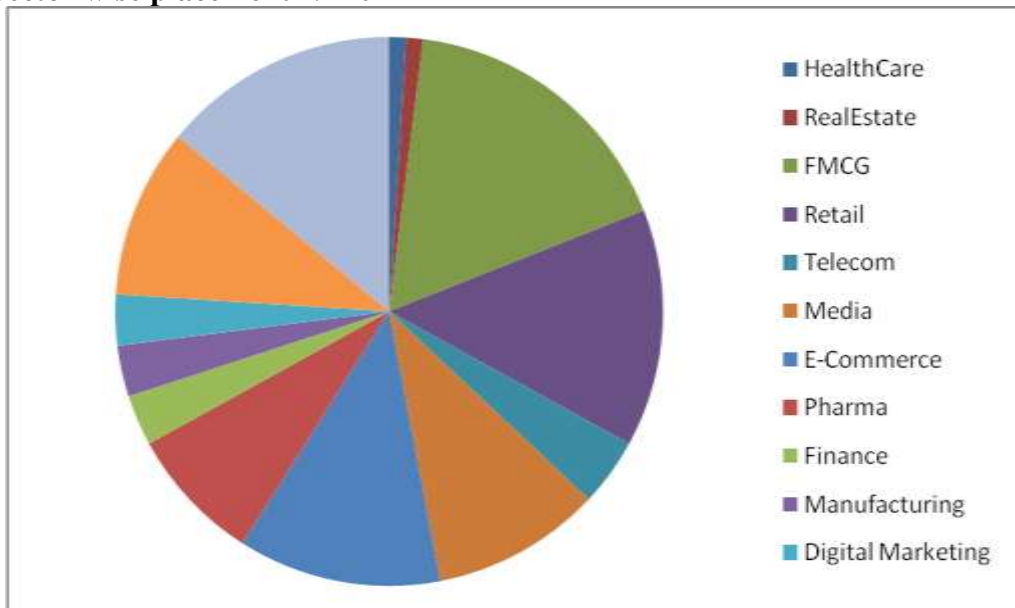

6. Sector wise placement 19-20