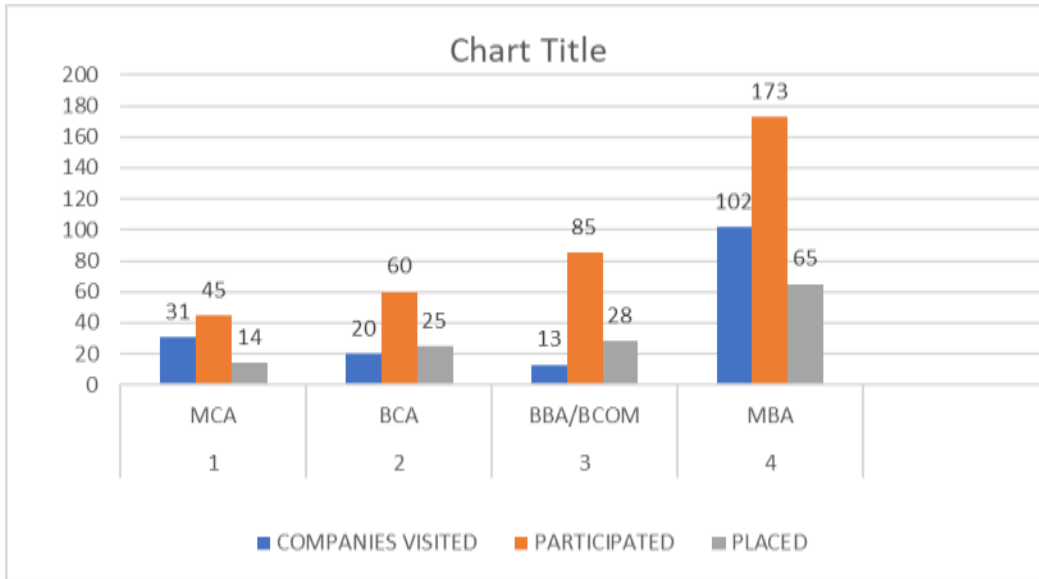

5. Placements 19-20